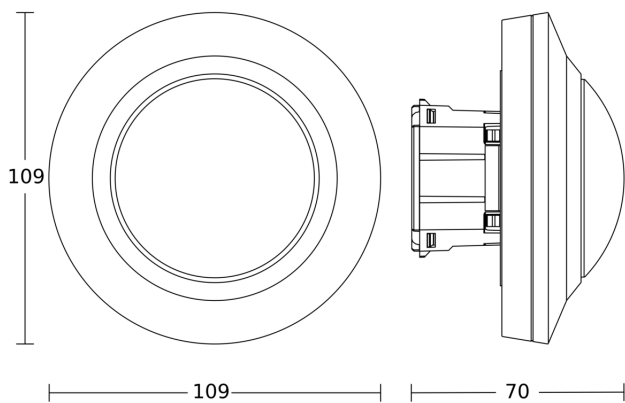

PD-8 ECO

COM1 - in-ceiling installation black

EAN 4007841 087906

Article number 087906

Dimension Drawing 1

Dimension Drawing 2